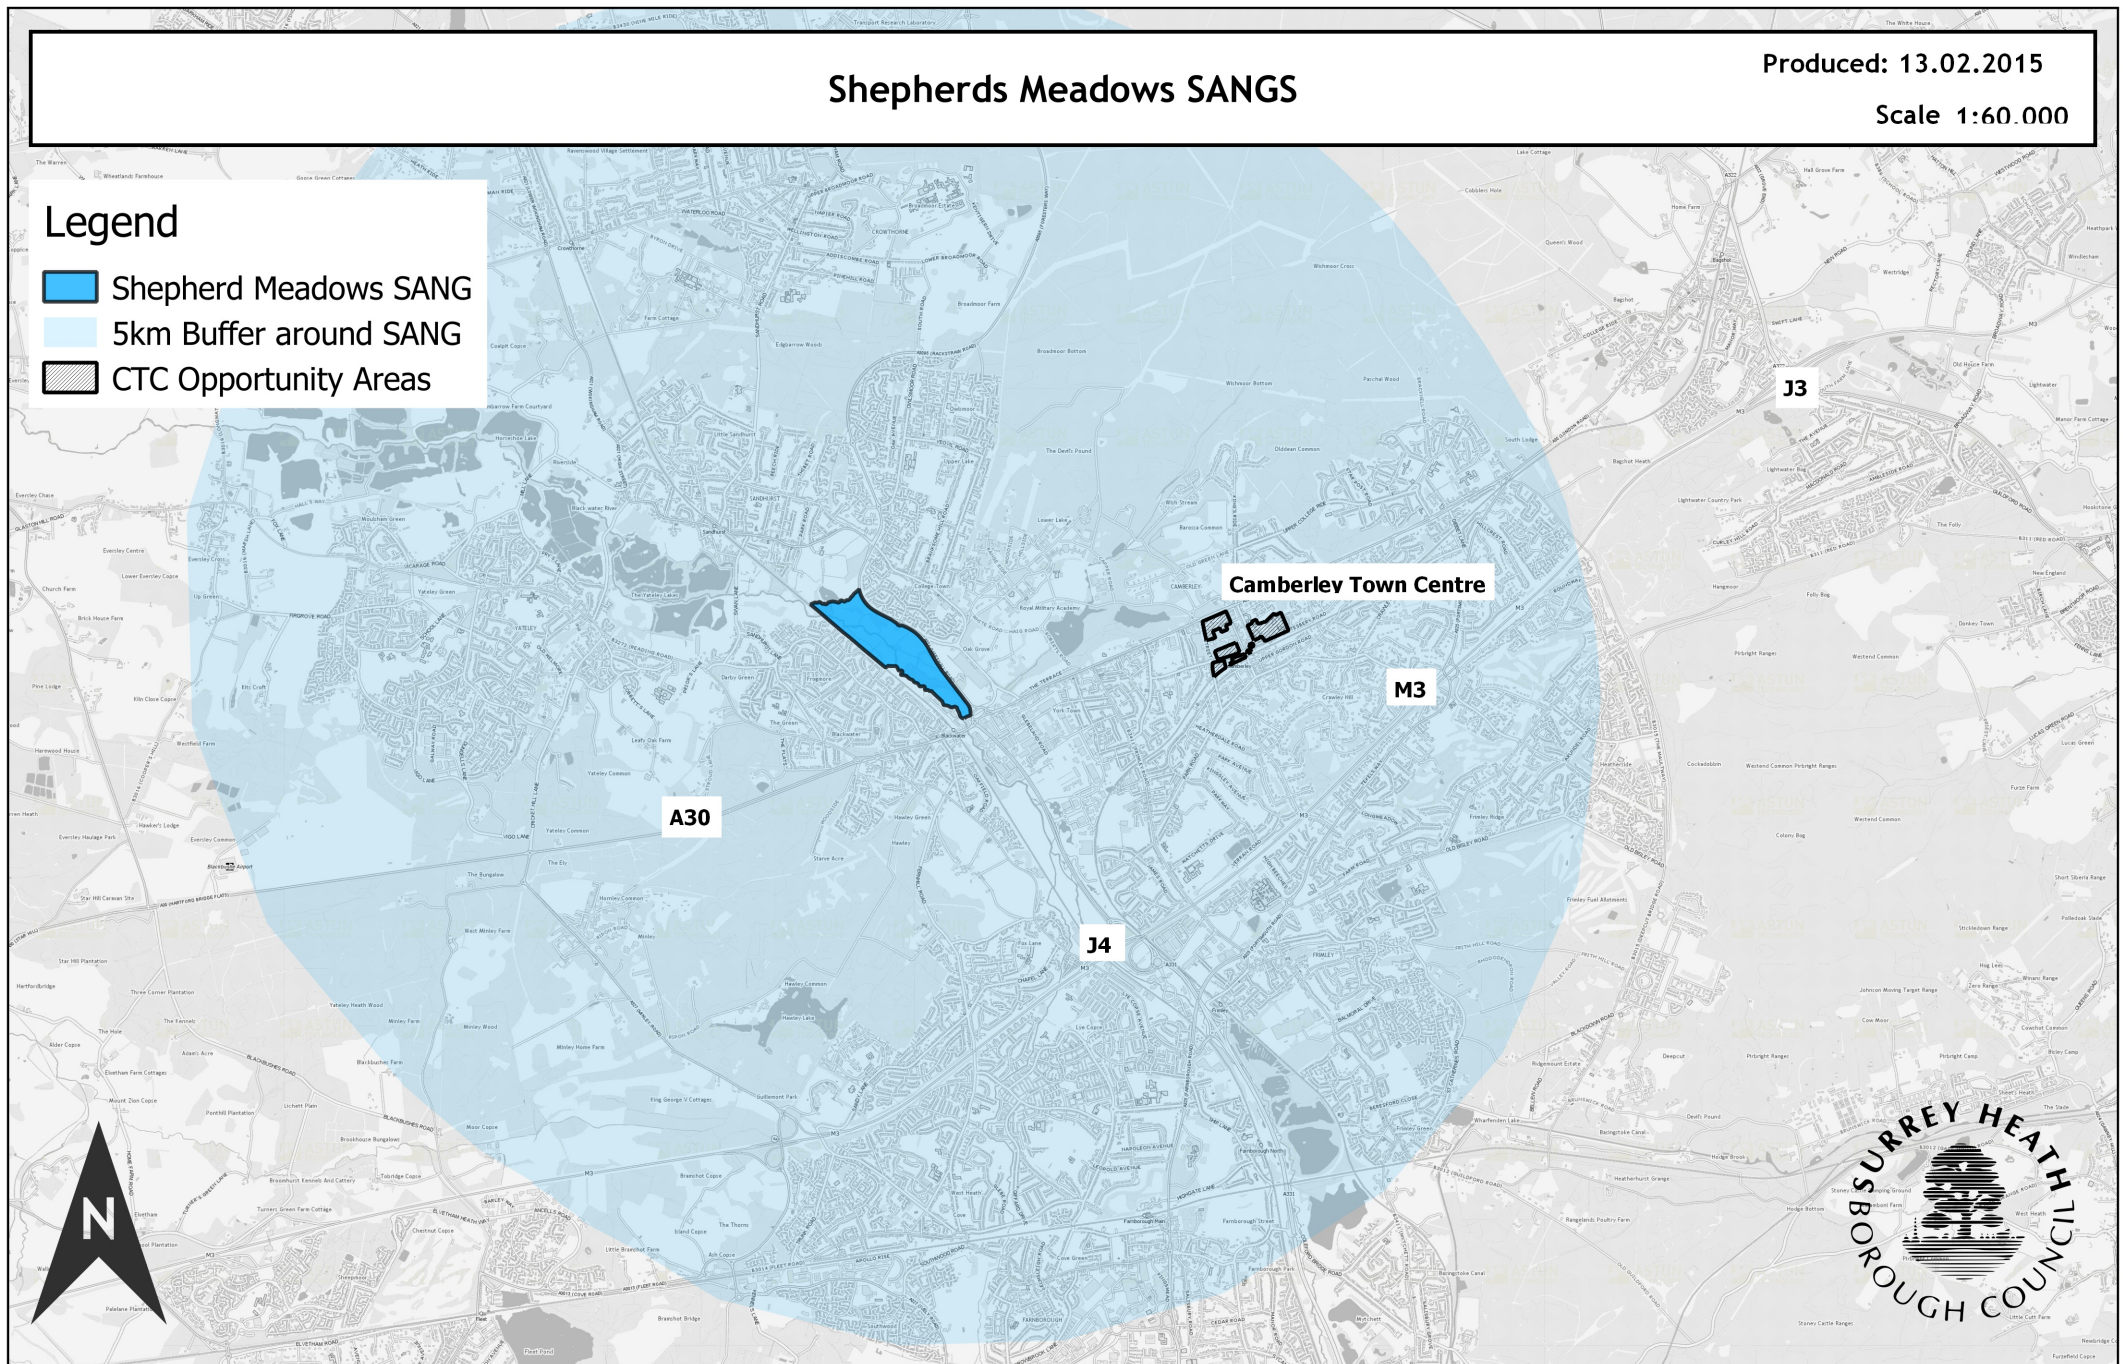

Shepherds Meadows SANGS

Produced: 13.02.2015

Scale 1:60,000

Legend

-  Shepherd Meadows SANG
-  5km Buffer around SANG
-  CTC Opportunity Areas

Surrey Heath Borough Council, Knoll Road, CAMBERLEY, GU15 3HD | Tel : +44 (0)1276 707100 | Fax : +44 (0)1276 707448 | Email: main.reception@surreyheath.gov.uk

© Crown copyright and database rights 2013 Ordnance Survey 100018679 | Contains Ordnance Survey data © Crown copyright and database right 2013 | © Geographers' A-Z Map Co. Ltd
Cities Revealed © copyright by The Geoinformation Group, 2005 and Crown Copyright © All rights reserved | Historic Mapping © Crown copyright and Landmark Information Group